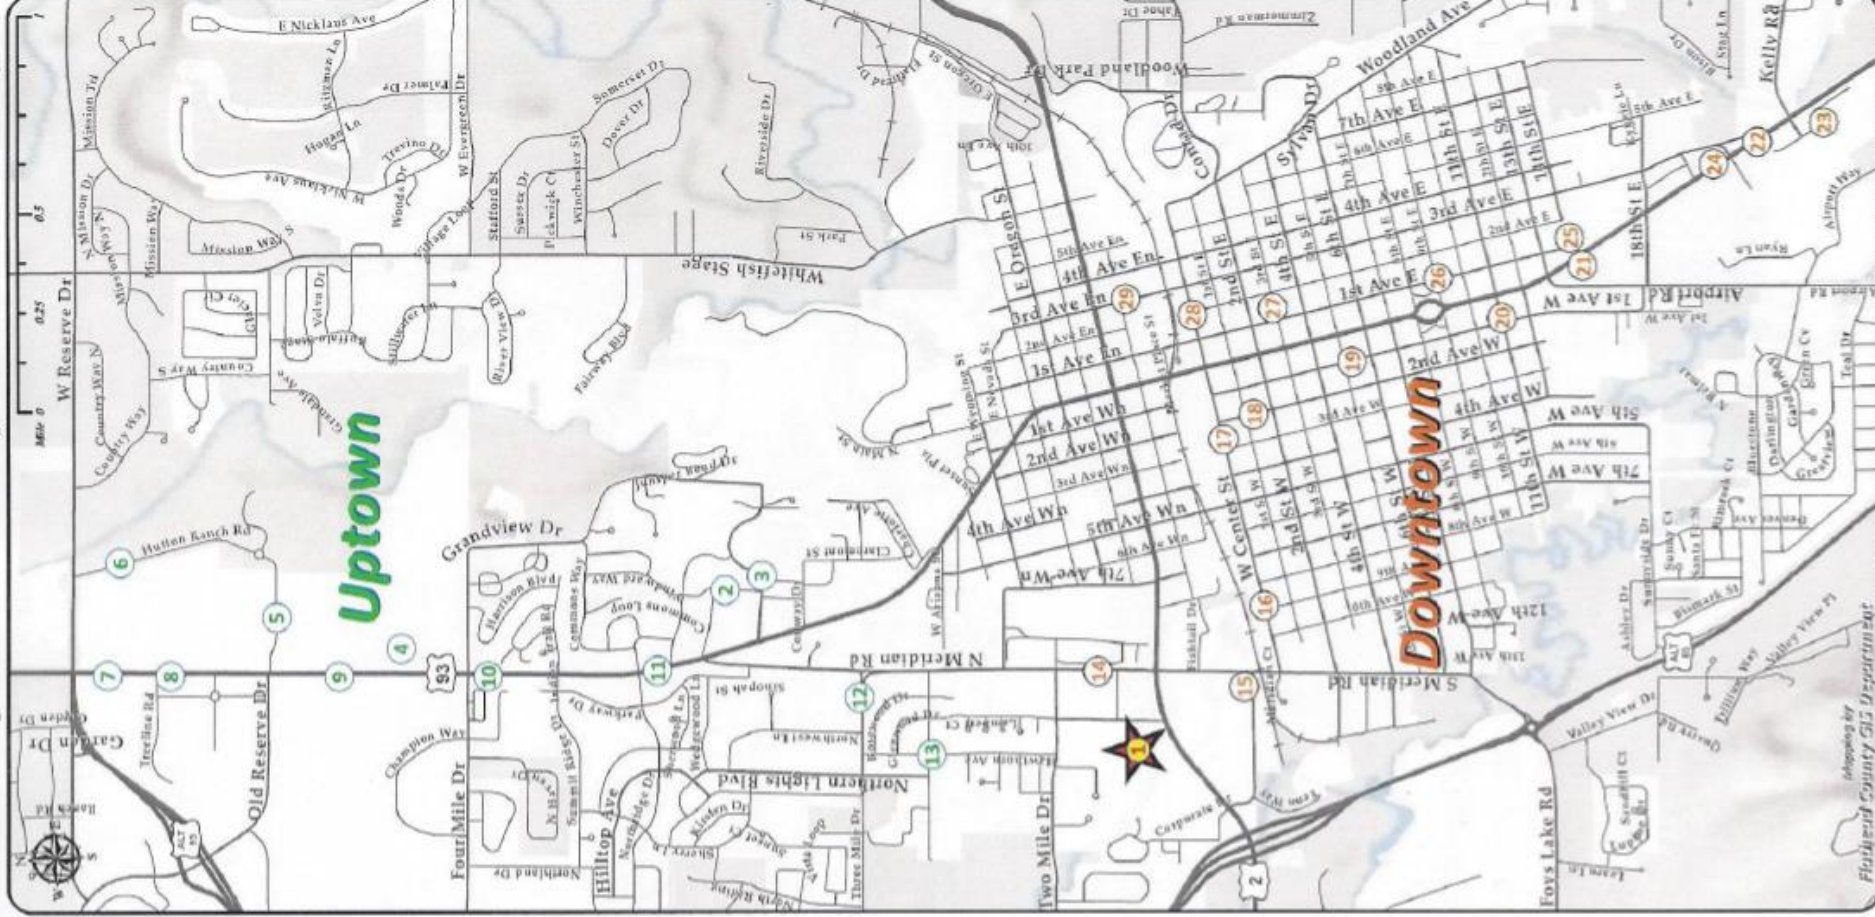

Green Line Bus Schedule December 18th, 2018

- Bus Service for the general public of all ages.
- This route is a one hour "figure 8" loop with a stop at Gateway Community Center (stop #1) every 30 minutes.
- From 9:00 am-3:00 pm there are two buses in service. **Each bus completes a full loop, but depending on your destination, you may be able to shorten your trip by transferring at Gateway.**
- The table below shows stop numbers with departure times.
- We take passes, punchcards or cash only. See your bus driver or the office at Eagle Transit to purchase passes and punchcards.

flathead/mt.gov/eagle

Kalispell City Bus Stops

(1) Gateway Community Center

- 1203 US Hwy 2 West
- (2) The Summit
 - 205 Sunnyview Lane
- (3) KRMC
 - 310 Sunnyview Lane
- (4) FVCC
 - 777 Grandview Drive
- (5) WalMart
 - 170 Hutton Ranch Road
- (6) Hutton Ranch
 - Behind Target/Home Depot
- (7) Cabela's
 - 125 Treeline Road
- (8) Starbucks
 - 2356 US Hwy 93 North
- (9) Hobby Lobby
 - 2260 US Hwy 93 North
- (10) Four Mile Drive
 - US Hwy 93 North and Four Mile Drive
- (11) Buffalo Hill
 - 1890 US Hwy 93 North
- (12) Veterans Clinic
 - 31 Three Mile Drive
- (13) Hawthorne and Liberty
 - Southwest Corner

Downtown Stops