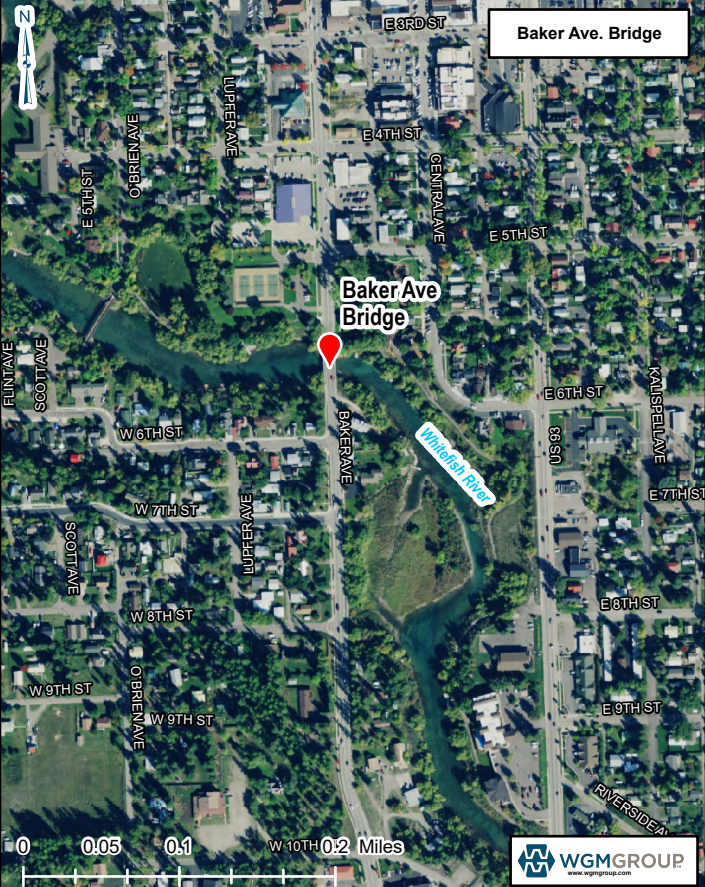

Baker Ave. Bridge

**Baker Ave
Bridge**

Whitefish River

0 0.05 0.1 0.2 Miles