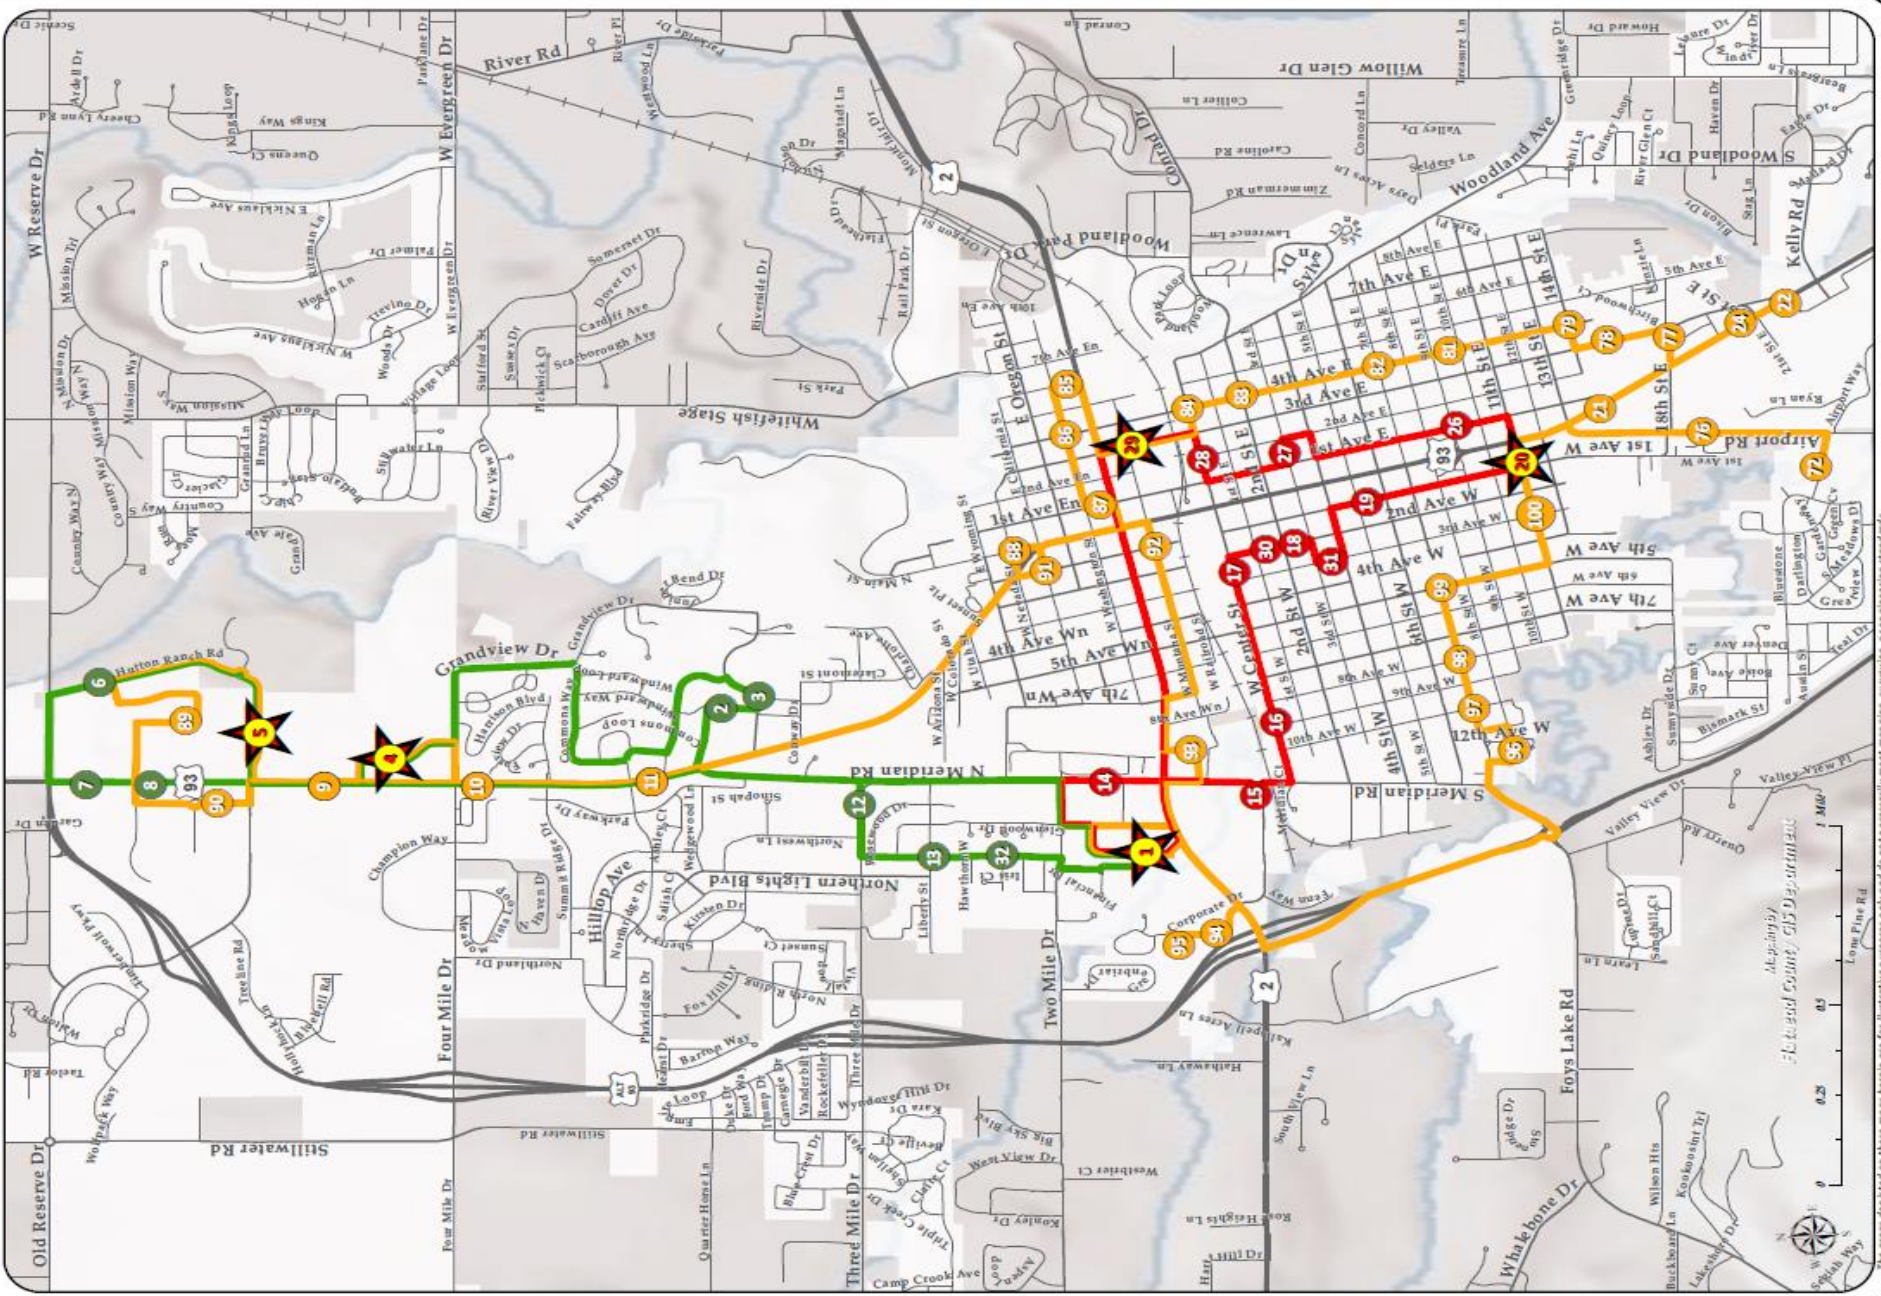

Kalispell City Bus Routes

The areas depicted on these maps herein are for illustrative purposes only and do not necessarily meet mapping, surveying, or engineering standards.