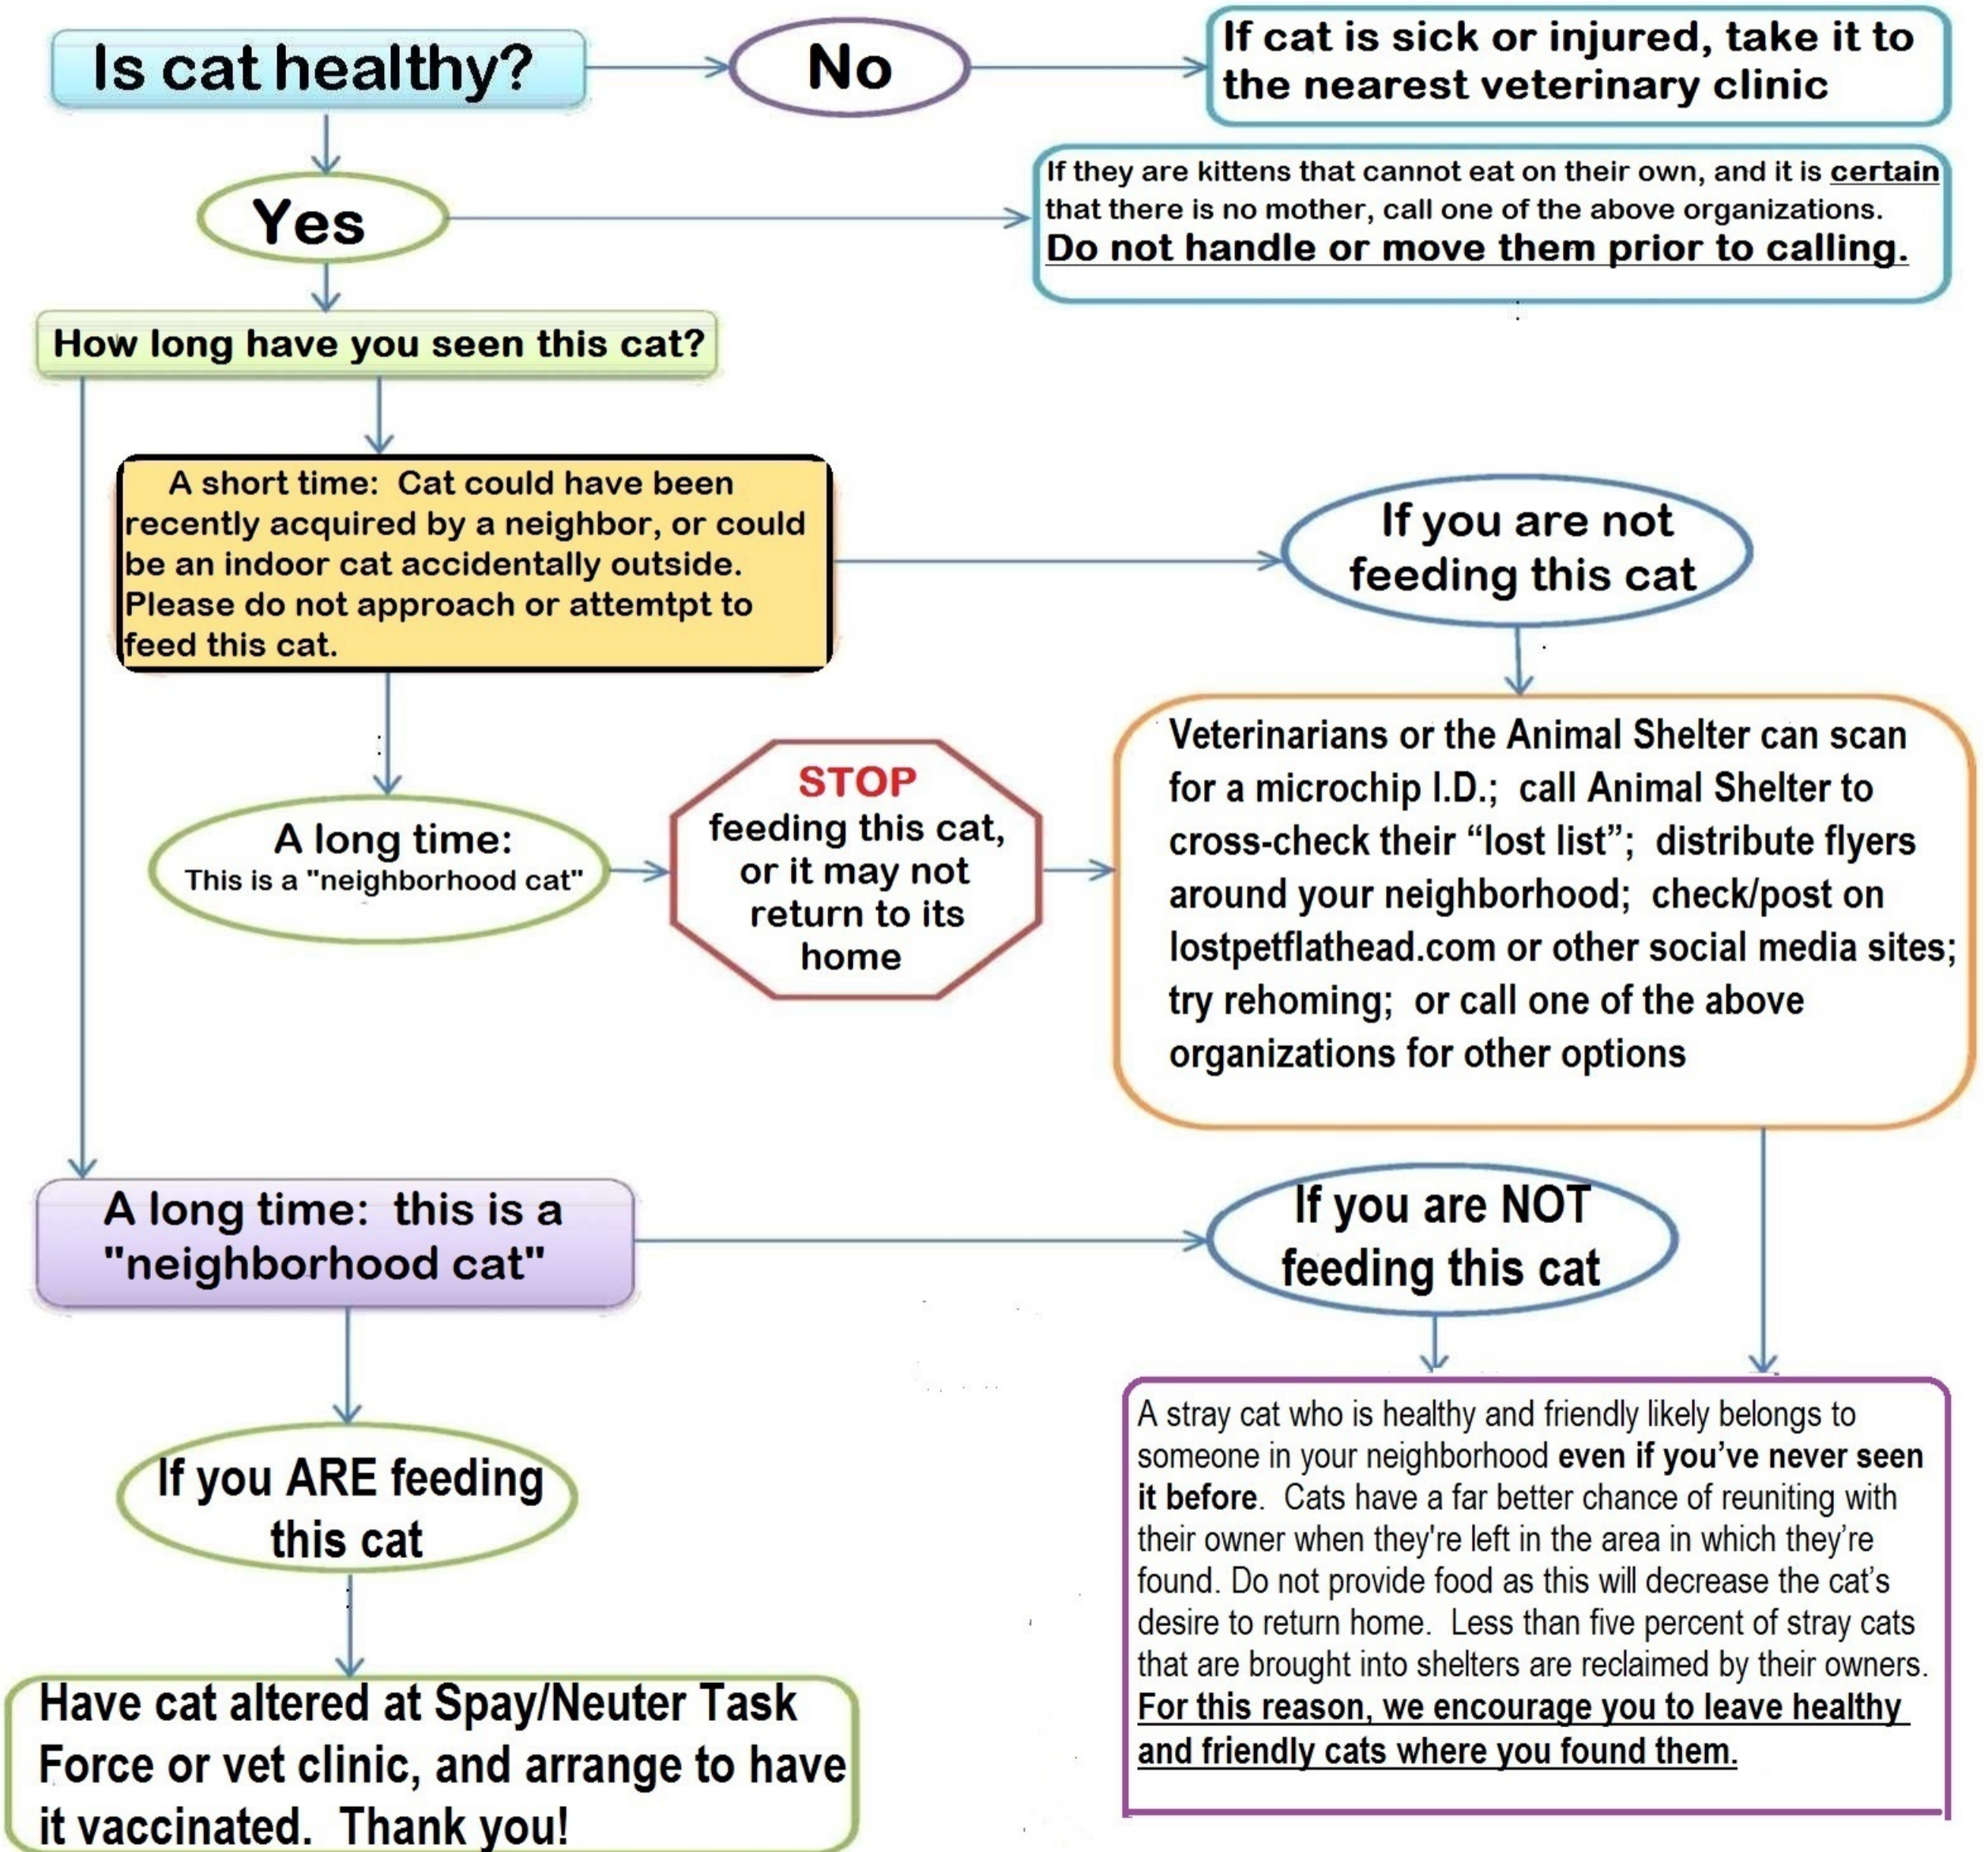

I found a cat in Flathead County

Local Animal Care Organizations

Flathead County Animal Shelter 752-1310 <http://flathead.mt.gov/animal>
Flathead Spay & Neuter Task Force 881-4500 <http://flatheadspayneuter.org/>
Humane Society of NW Montana 752-7297 <http://humanesocietypets.com/>
Kitty Mom's Rescue 752-4460 <http://kittymomsrescue.com/>

Now what???

Please remember: difficult-to handle cats may require prior approval by some organizations. Always call ahead before transporting such cats to avoid being turned away at the door.