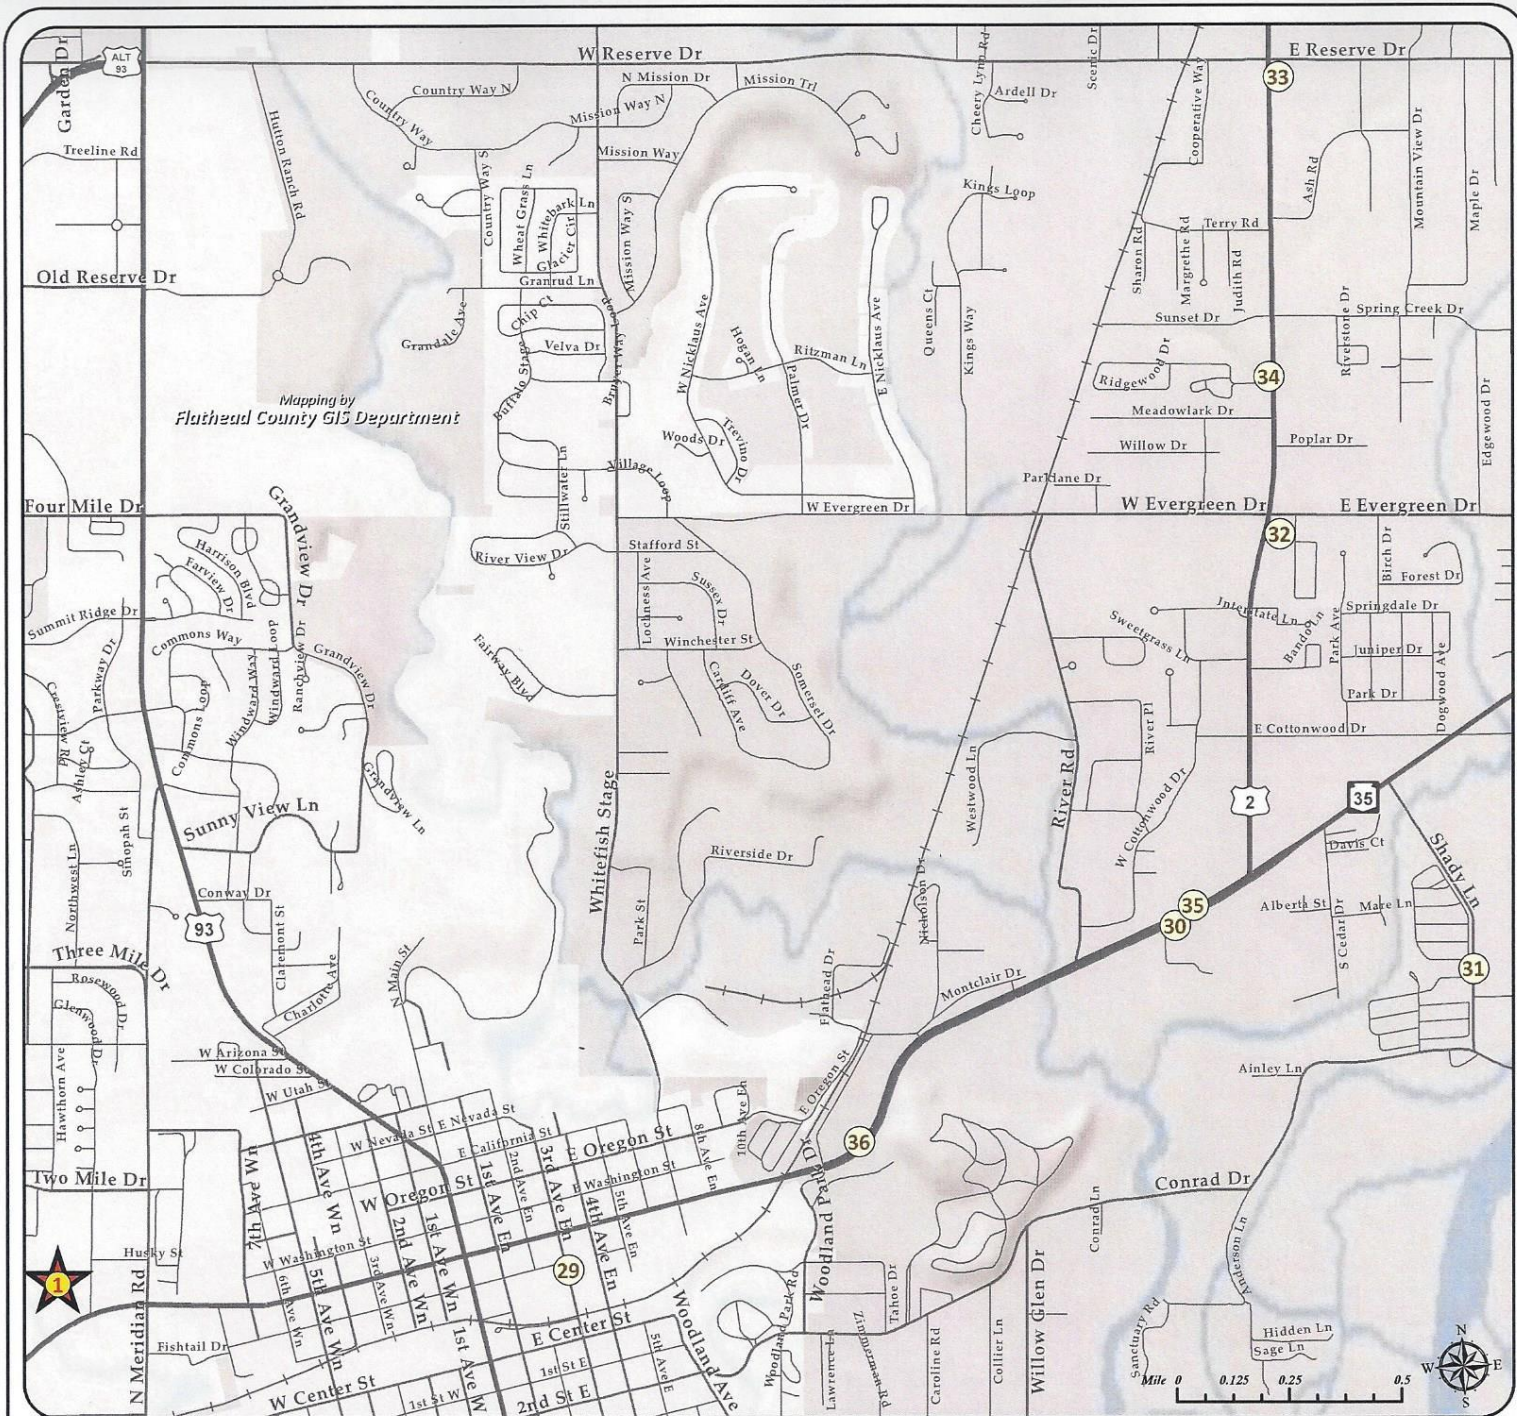

The areas depicted on these maps herein are for illustrative purposes only and do not necessarily meet mapping, surveying, or engineering standards.

Evergreen Commuter Bus Route Stops

(1) Gateway Community Center
- 1203 US Hwy 2 West

(29) Smith's Grocery
- 195 3rd Ave EN

(33) Aspen Square
- Corner US Hwy 2 and East Reserve

(30) Super One Evergreen
- 1346 East Idaho

(34) Charlie Wong's
- 2316 US Hwy 2 East

(31) Meadow Manor
- 150 Shady Ln

(35) Kmart
- 2024 US Hwy 2 East

(32) Glacier Bank Evergreen
- 2199 US Hwy 2 East

(36) Alpine Inn
- 1009 US Hwy 2 East