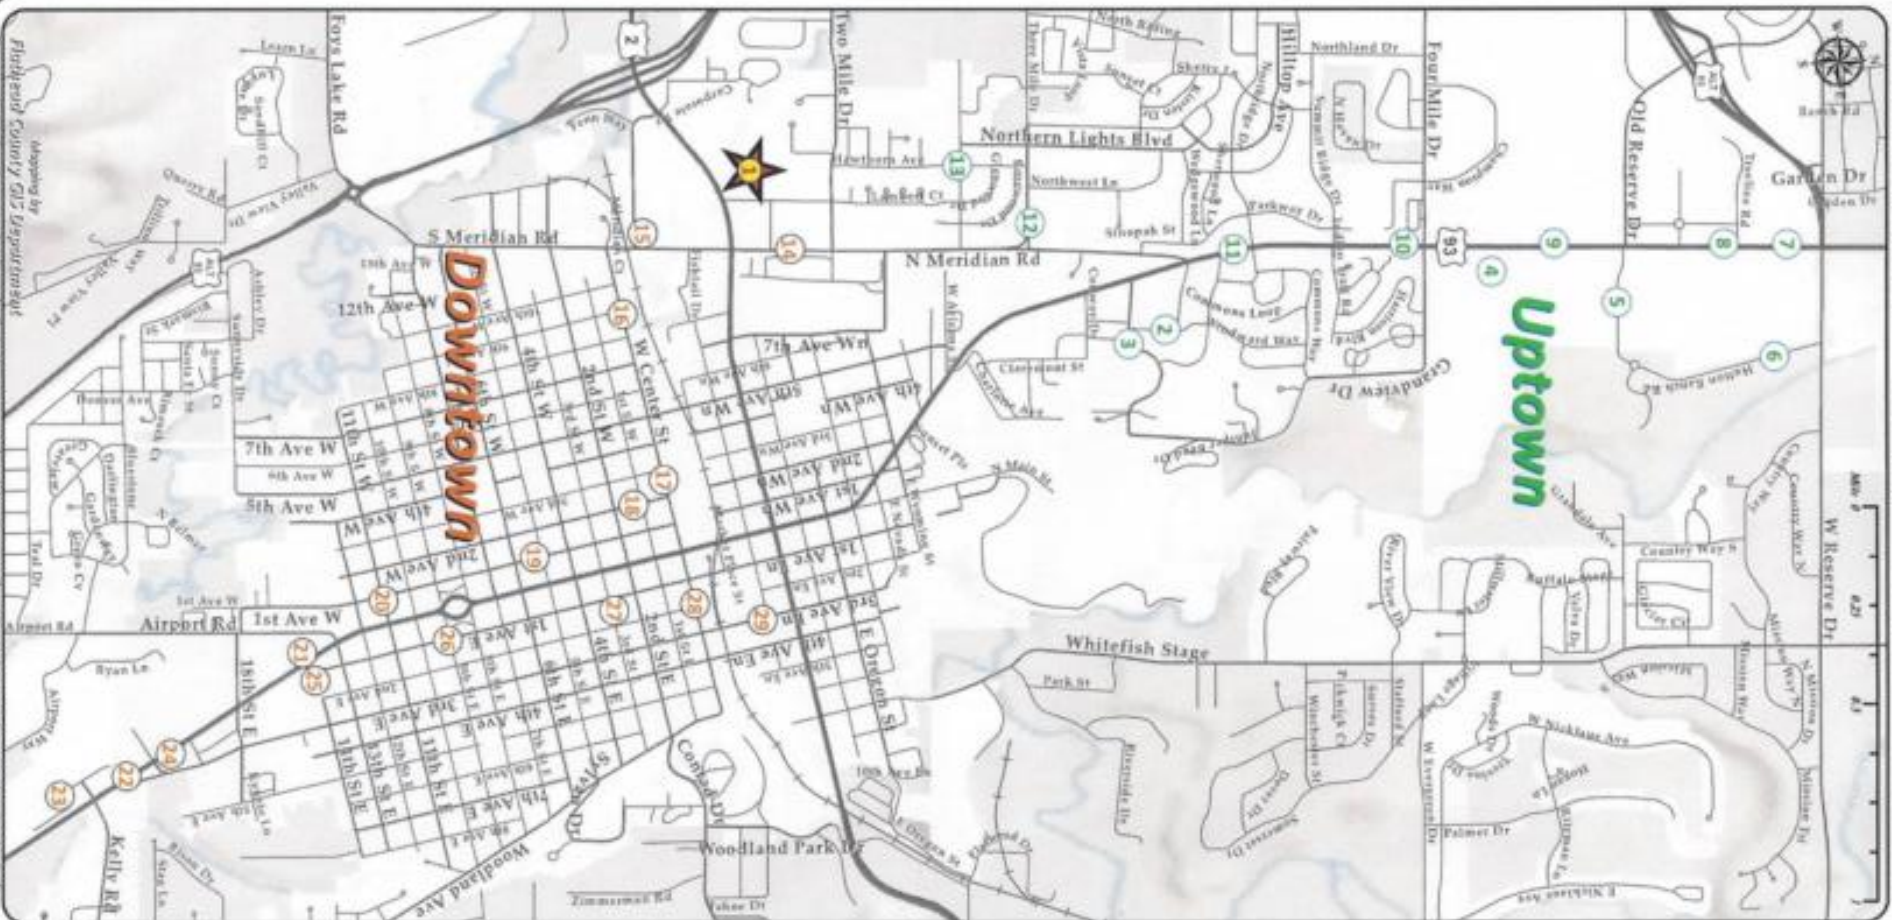

Kalispell City Bus Stops

Downtown Stops

- (1) Gateway Community Center
  - 1203 US Hwy 93 West
- (14) Meridian Post Office
  - 350 North Meridian Road
- (15) Appleway
  - South Meridian and Appleway behind gas station
- (16) 9th Ave and Center St West
  - Southeast Corner
- (17) Center St Quick Lube
  - 238 West Center Street
- (18) Big Sky Manor
  - 110 2nd Avenue West
- (19) Glacier State Apts
  - 506 1st Avenue West
- (20) Agency On Aging
  - 40 11th Street West
- (21) Salvation Army
  - 1500 US Hwy 93 South
- (22) Rosauers
  - 2150 US Hwy 93 South
- (23) Sunburst
  - Kelly Road at rear corner of McKenzie River Pizza
- (24) Lion's Park
  - US Hwy 93 South and 3rd Avenue East
- (25) Super 8
  - 1341 1st Avenue East
- (26) Courthouse East
  - Corner of 1st Avenue East and 9th Street East
- (27) Library
  - 247 1st Avenue East
- (28) 2nd Ave and Center St East
  - Southwest corner
- (29) Smith's
  - 195 3rd Avenue East North

Uptown Stops

- (1) Gateway Community Center
  - 1203 US Hwy 93 West
- (2) The Summit
  - 205 Sunnyside Lane
- (3) KRMC
  - 310 Sunnyside Lane
- (4) FVCC
  - 777 Grandview Drive
- (5) WalMart
  - 170 Hutton Ranch Road
- (6) Hutton Ranch
  - Behind Target/Home Depot
- (7) Cabela's
  - 125 Treeline Road
- (8) Starbucks
  - 2356 US Hwy 93 North
- (9) Hobby Lobby
  - 2260 US Hwy 93 North
- (10) Four Mile Drive
  - US Hwy 93 North and Four Mile Drive
- (11) Buffalo Hill
  - 1890 US Hwy 93 North
- (12) Veterans Clinic
  - 31 Three Mile Drive
- (13) Hawthorne and Liberty
  - Southwest Corner

Map provided by Kalispell City. The street depicted on this map is for informational purposes only and does not necessarily meet minimum, planning, or engineering standards.