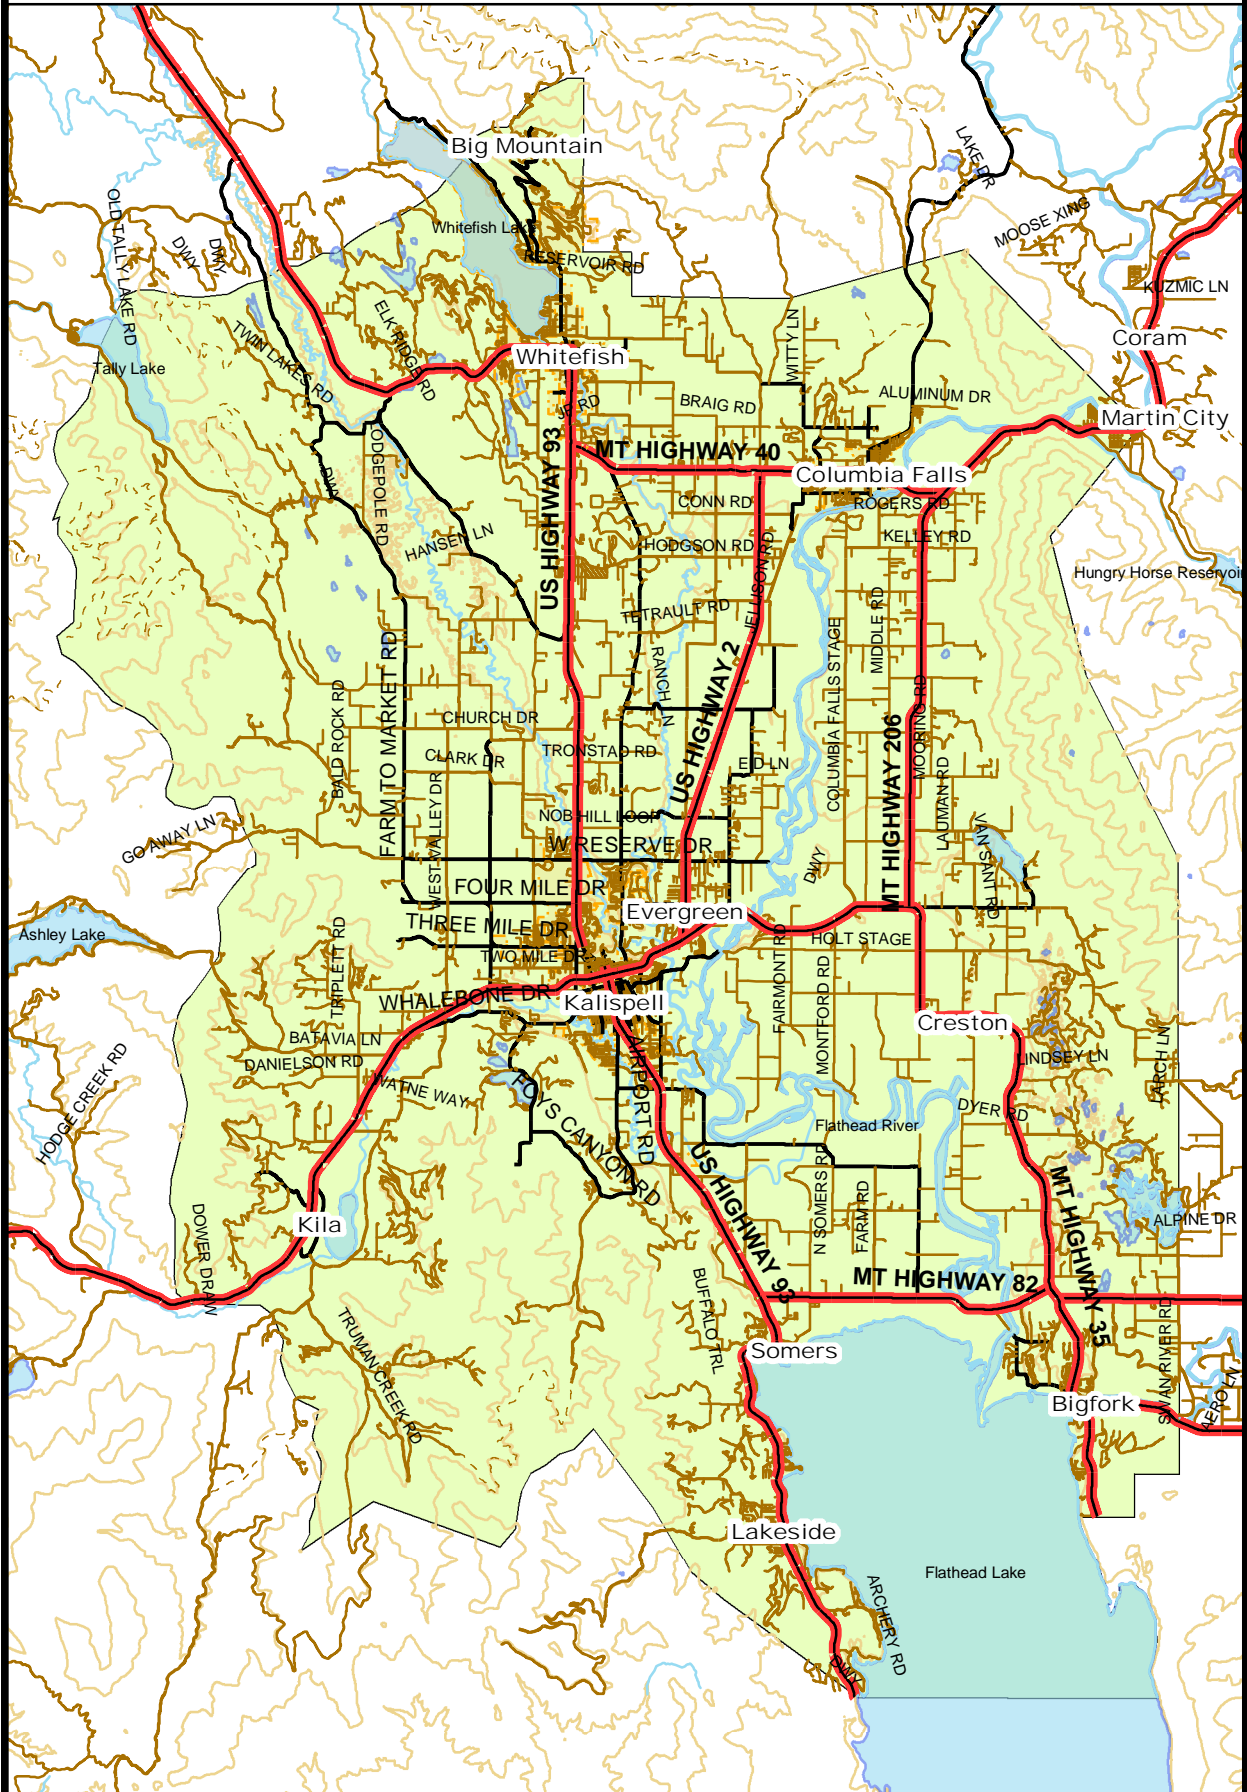

AIRSHED IMPACT ZONE K

FLATHEAD COUNTY GIS DEPARTMENT
800 S. MAIN ST.
KALISPELL, MT 59901
PH: 406.758.5540
FAX: 406.758.5840

Impact Zone K
1000 Contour